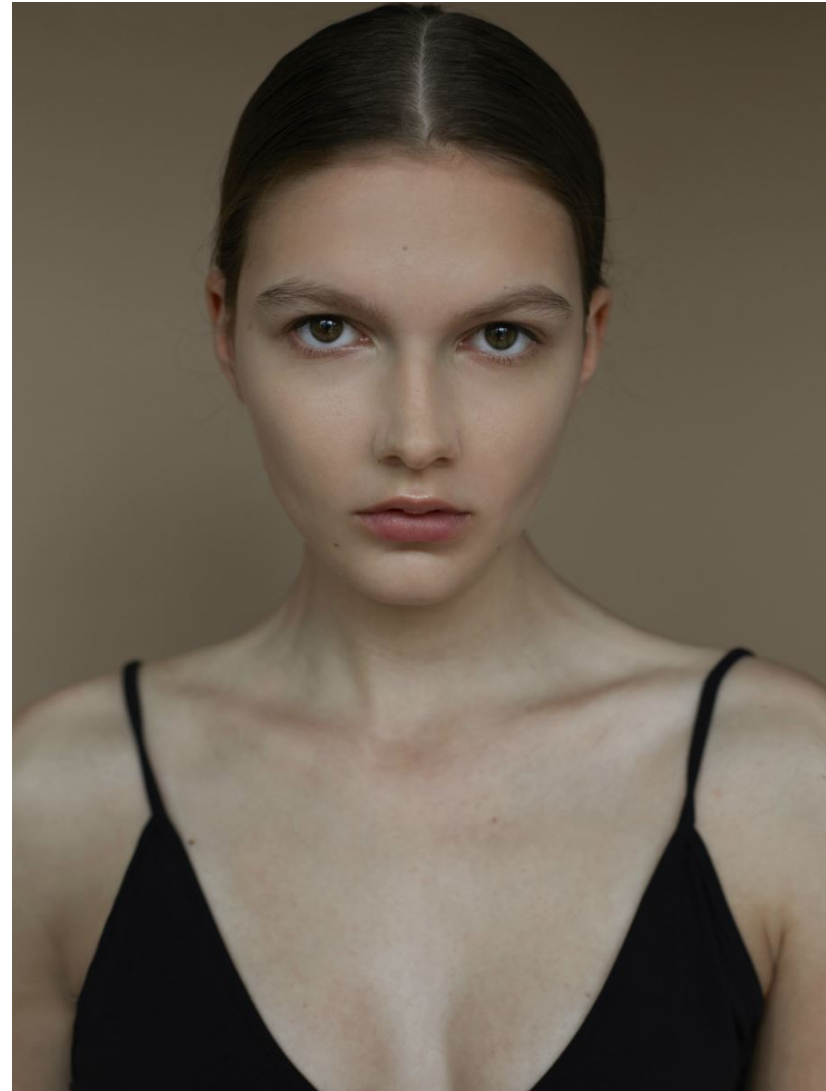

ANNA G

HEIGHT 5' 10" - 178 BUST 32" - 81 WAIST 24" - 61 HIPS 34" - 86 SHOES 8 1/2 - 39 HAIR Light Brown EYES Brown