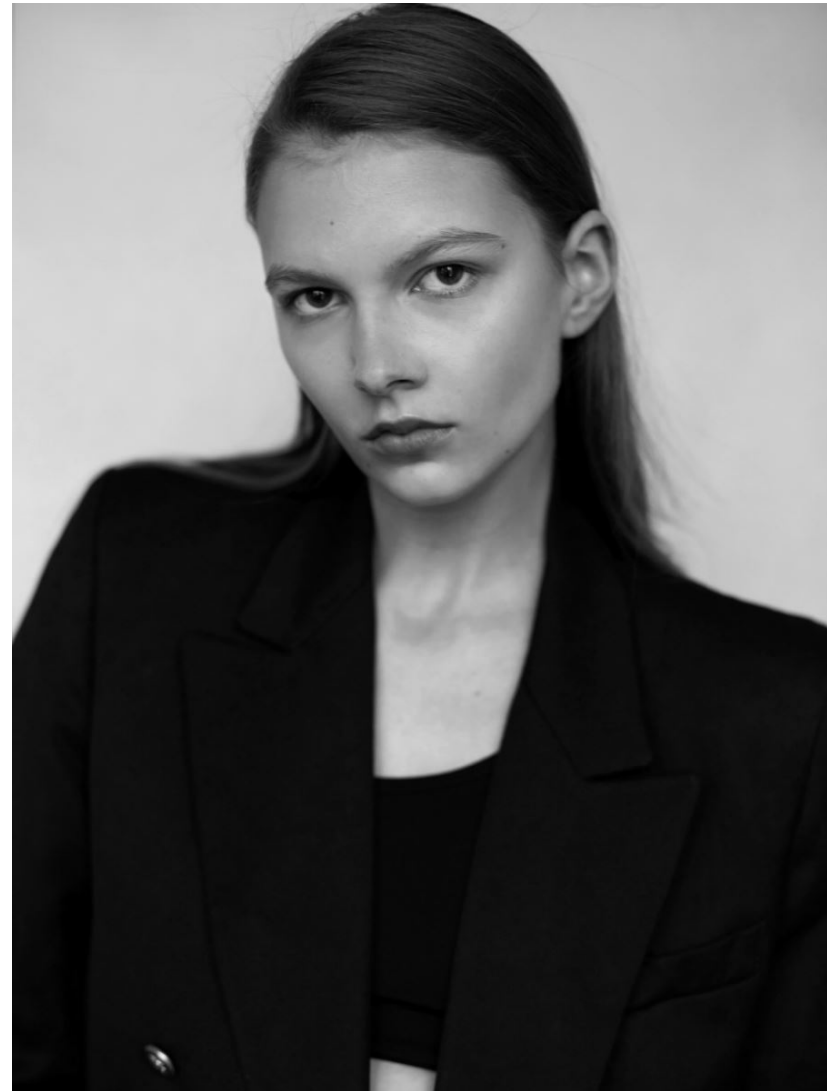

APM
NEW YORK

ANNA G

HEIGHT 5' 10" - 178

BUST 32" - 81

WAIST 24" - 61

HIPS 34" - 86

SHOES 8 1/2 - 39

HAIR Light Brown

EYES Brown

ANNA G

HEIGHT 5' 10" - 178 BUST 32" - 81 WAIST 24" - 61 HIPS 34" - 86 SHOES 8 1/2 - 39 HAIR Light Brown EYES Brown

ANNA G

HEIGHT 5' 10" - 178 BUST 32" - 81 WAIST 24" - 61 HIPS 34" - 86 SHOES 8 1/2 - 39 HAIR Light Brown EYES Brown