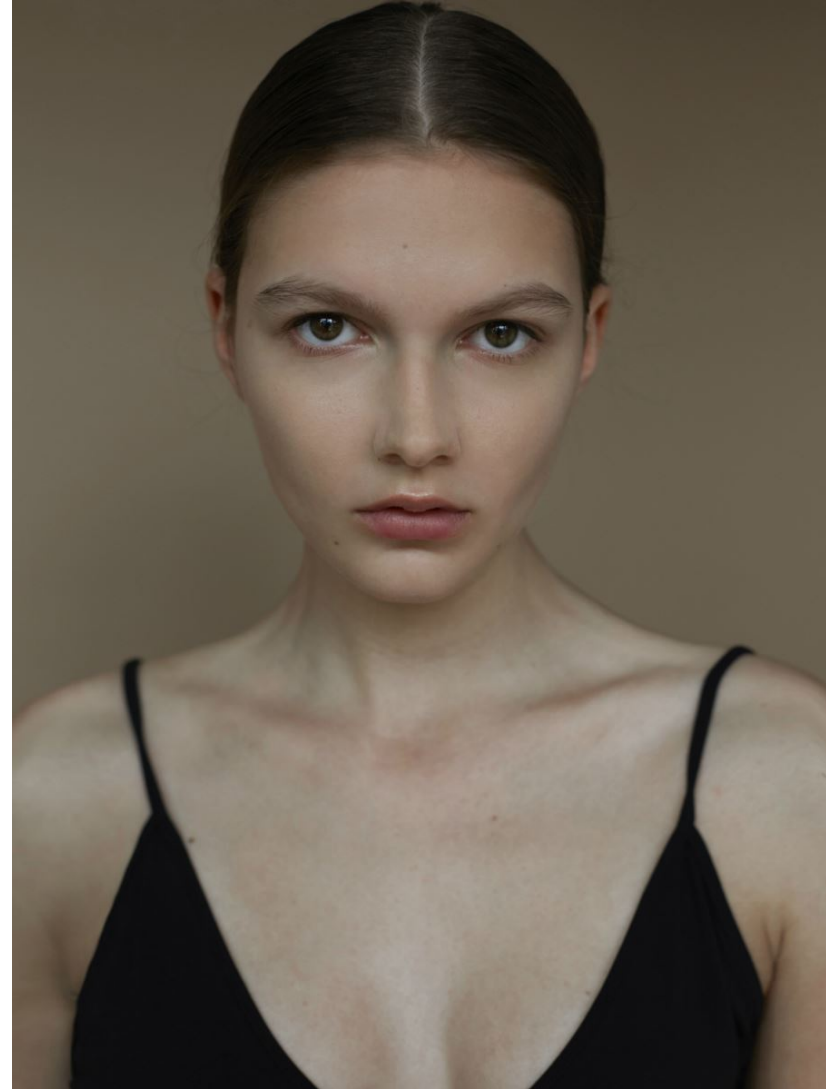

ANNA G

HEIGHT 5' 10" - 178 BUST 32" - 81 WAIST 24" - 61 HIPS 34" - 86 SHOES 8 1/2 - 39 HAIR Light Brown EYES Brown