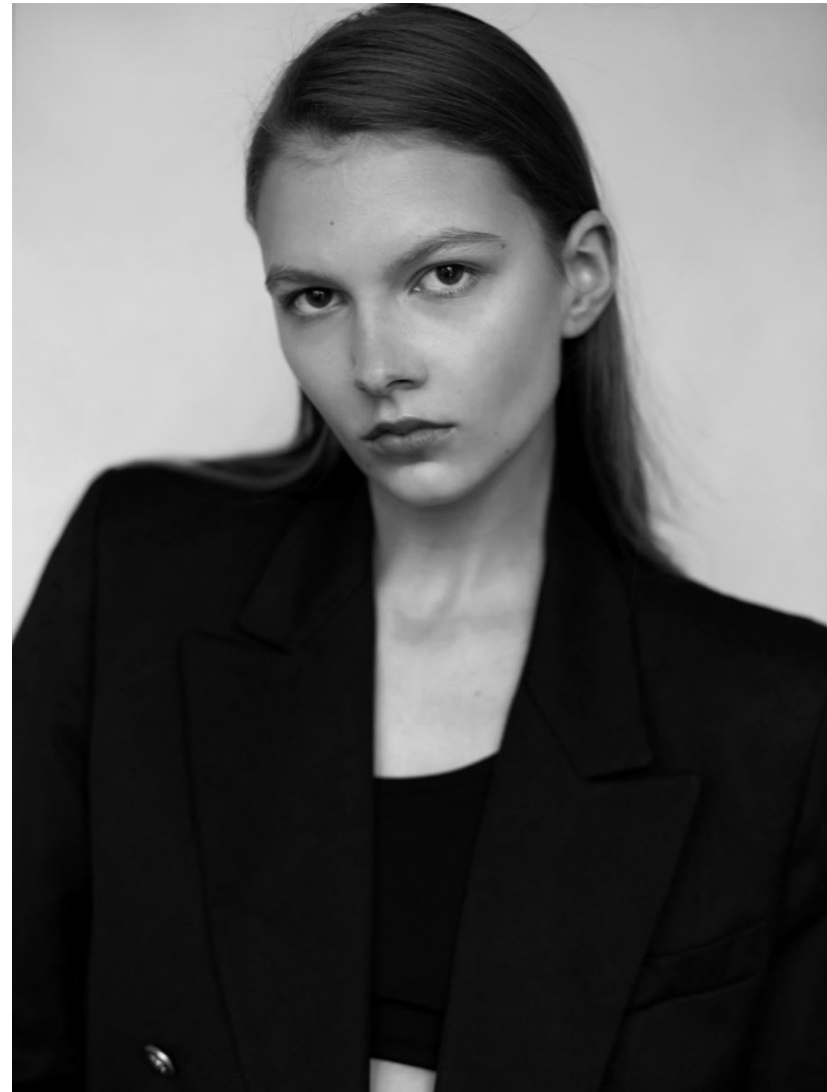

APM
NEW YORK

ANNA G

HEIGHT 5' 10" - 178

BUST 32" - 81

WAIST 24" - 61

HIPS 34" - 86

SHOES 8 1/2 - 39

HAIR Light Brown

EYES Brown

ANNA G

HEIGHT 5' 10" - 178 BUST 32" - 81 WAIST 24" - 61 HIPS 34" - 86 SHOES 8 1/2 - 39 HAIR Light Brown EYES Brown

ANNA G

HEIGHT 5' 10" - 178 BUST 32" - 81 WAIST 24" - 61 HIPS 34" - 86 SHOES 8 1/2 - 39 HAIR Light Brown EYES Brown