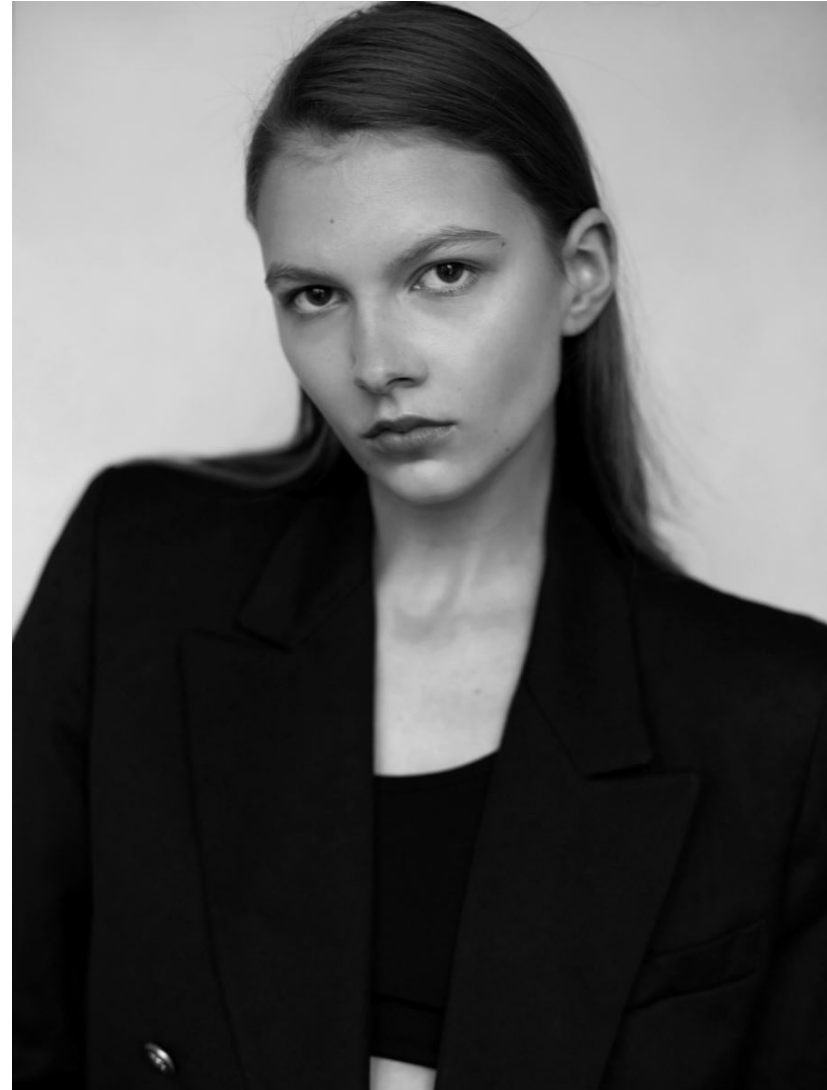

## ANNA G

HEIGHT 5' 10" - 178

BUST 32" - 81

WAIST 24" - 61

HIPS 34" - 86

SHOES 8 1/2 - 39

HAIR Light Brown

EYES Brown

# ANNA G

HEIGHT 5' 10" - 178 BUST 32" - 81 WAIST 24" - 61 HIPS 34" - 86 SHOES 8 1/2 - 39 HAIR Light Brown EYES Brown