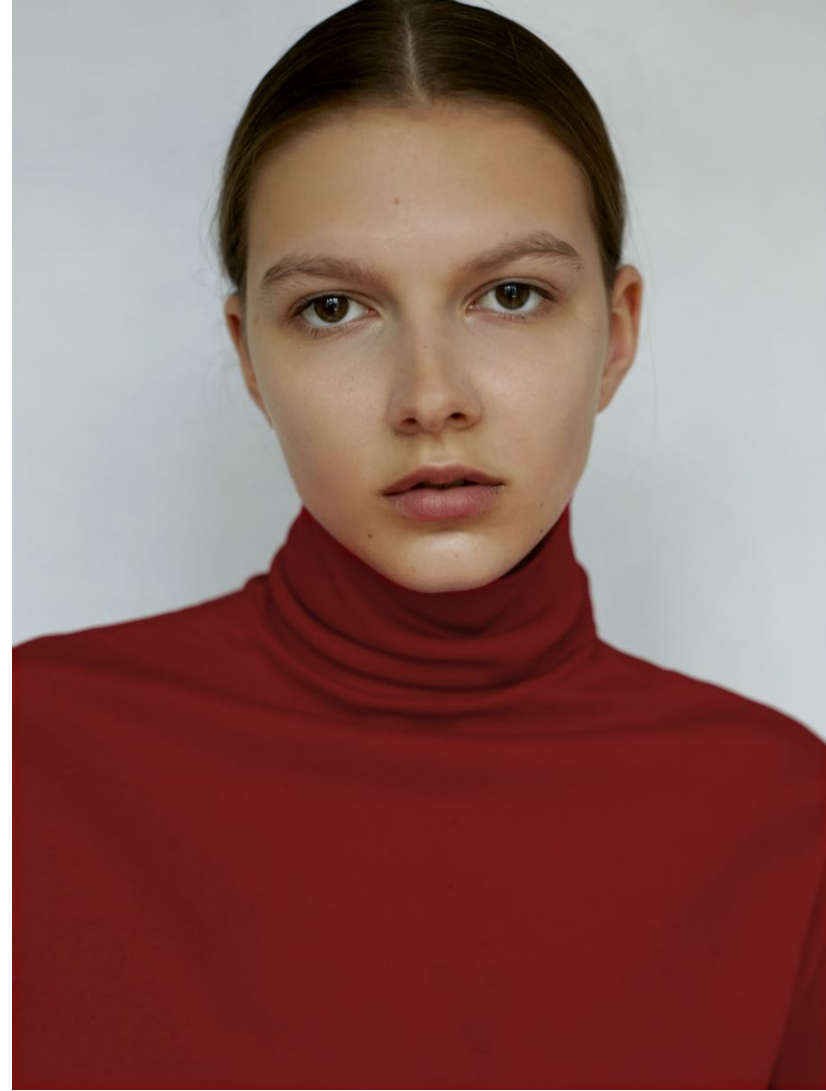

APM
NEW YORK

ANNA G

HEIGHT 5' 10" - 178

BUST 32" - 81

WAIST 24" - 61

HIPS 34" - 86

SHOES 8 1/2 - 39

HAIR Light Brown

EYES Brown

ANNA G

HEIGHT 5' 10" - 178 BUST 32" - 81 WAIST 24" - 61 HIPS 34" - 86 SHOES 8 1/2 - 39 HAIR Light Brown EYES Brown

ANNA G

HEIGHT 5' 10" - 178 BUST 32" - 81 WAIST 24" - 61 HIPS 34" - 86 SHOES 8 1/2 - 39 HAIR Light Brown EYES Brown